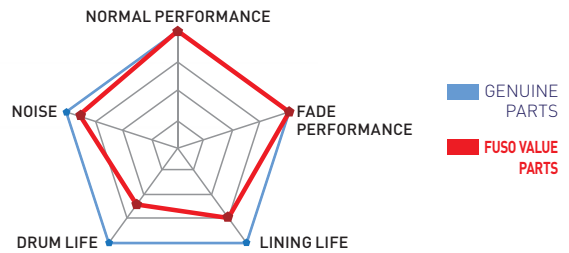

QUALITY PARTS, VALUE PRICE.

NEW

BRAKE LINING

Vehicle Models	Size	FUSO Value Parts	Genuine Parts
LDT/LDB	Φ320×75mm	QY002000	MK355498
			MK528483
			MK449868
			MC865116
			MK585819
			MC894611
	Φ320×90mm	QY002003	MC112570
			MC895732
			MC838177
	Φ320×110mm	QY002005	MK528681
			MK449267
			MK321243
			MK321851
			MK326987
			MK585700
			MK529233
			MK529614

FUSO Value Parts is a parts selection for cost-conscious customers, specifically designed for Mitsubishi Fuso vehicles.

- ◆ For use after expiry of warranty period
- ◆ Parts lifetime slightly shorter than Genuine parts
- ◆ Quality and performance approved by Mitsubishi Fuso