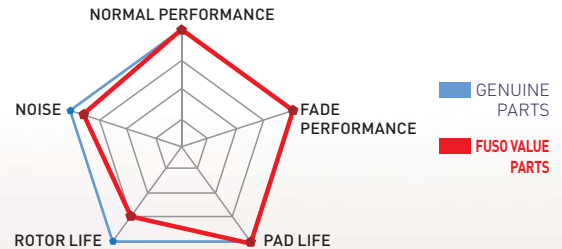

QUALITY PARTS, VALUE PRICE.

NEW

BRAKE PAD

Vehicle Models	Size	FUSO Value Parts	Genuine Parts
LDT/LDB	φ239 (Front)	QY004000	MK528944
			MK449107
			MK529948
	φ214 (Rear)	QY004010	MK529567
			MK529247
	φ222/239 (Front)	QY004016	MC869773
			MC869777
	φ235/252	QY002007	MK528485
			MK528486

FUSO Value Parts is a parts selection for cost-conscious customers, specifically designed for Mitsubishi Fuso vehicles.

- ◆ For use after expiry of warranty period
- ◆ Parts lifetime slightly shorter than Genuine parts
- ◆ Quality and performance approved by Mitsubishi Fuso